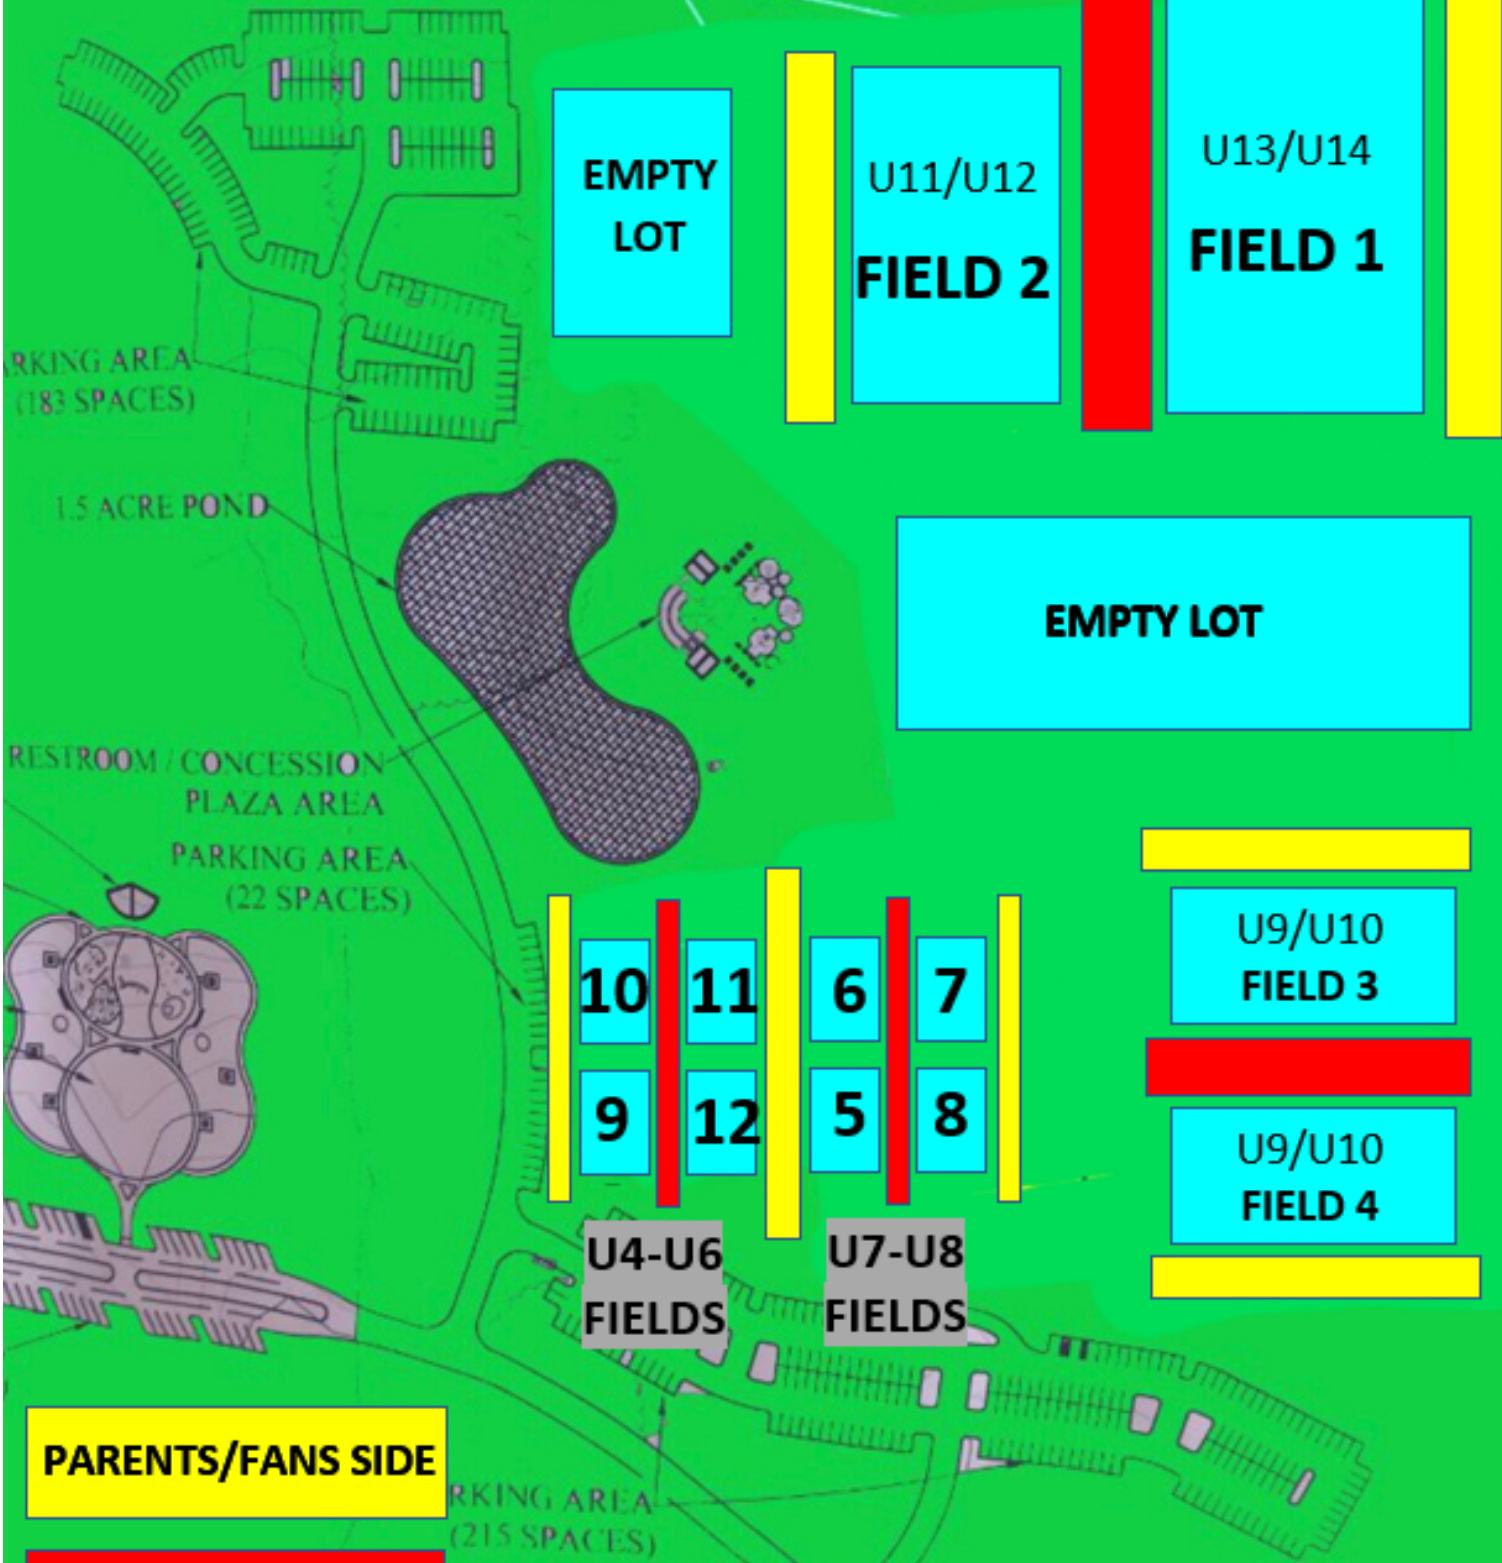

SOCCER FIELDS

EMPTY LOT

**U11/U12
FIELD 2**

**U13/U14
FIELD 1**

EMPTY LOT

**10
9**

**11
12**

**6
5**

**7
8**

**U4-U6
FIELDS**

**U7-U8
FIELDS**

**U9/U10
FIELD 3**

Red bar

**U9/U10
FIELD 4**

PARENTS/FANS SIDE

COACHES ONLY!!

**MP Sports Complex
MPYSA Fields Map
*UPDATED 9/16/22***